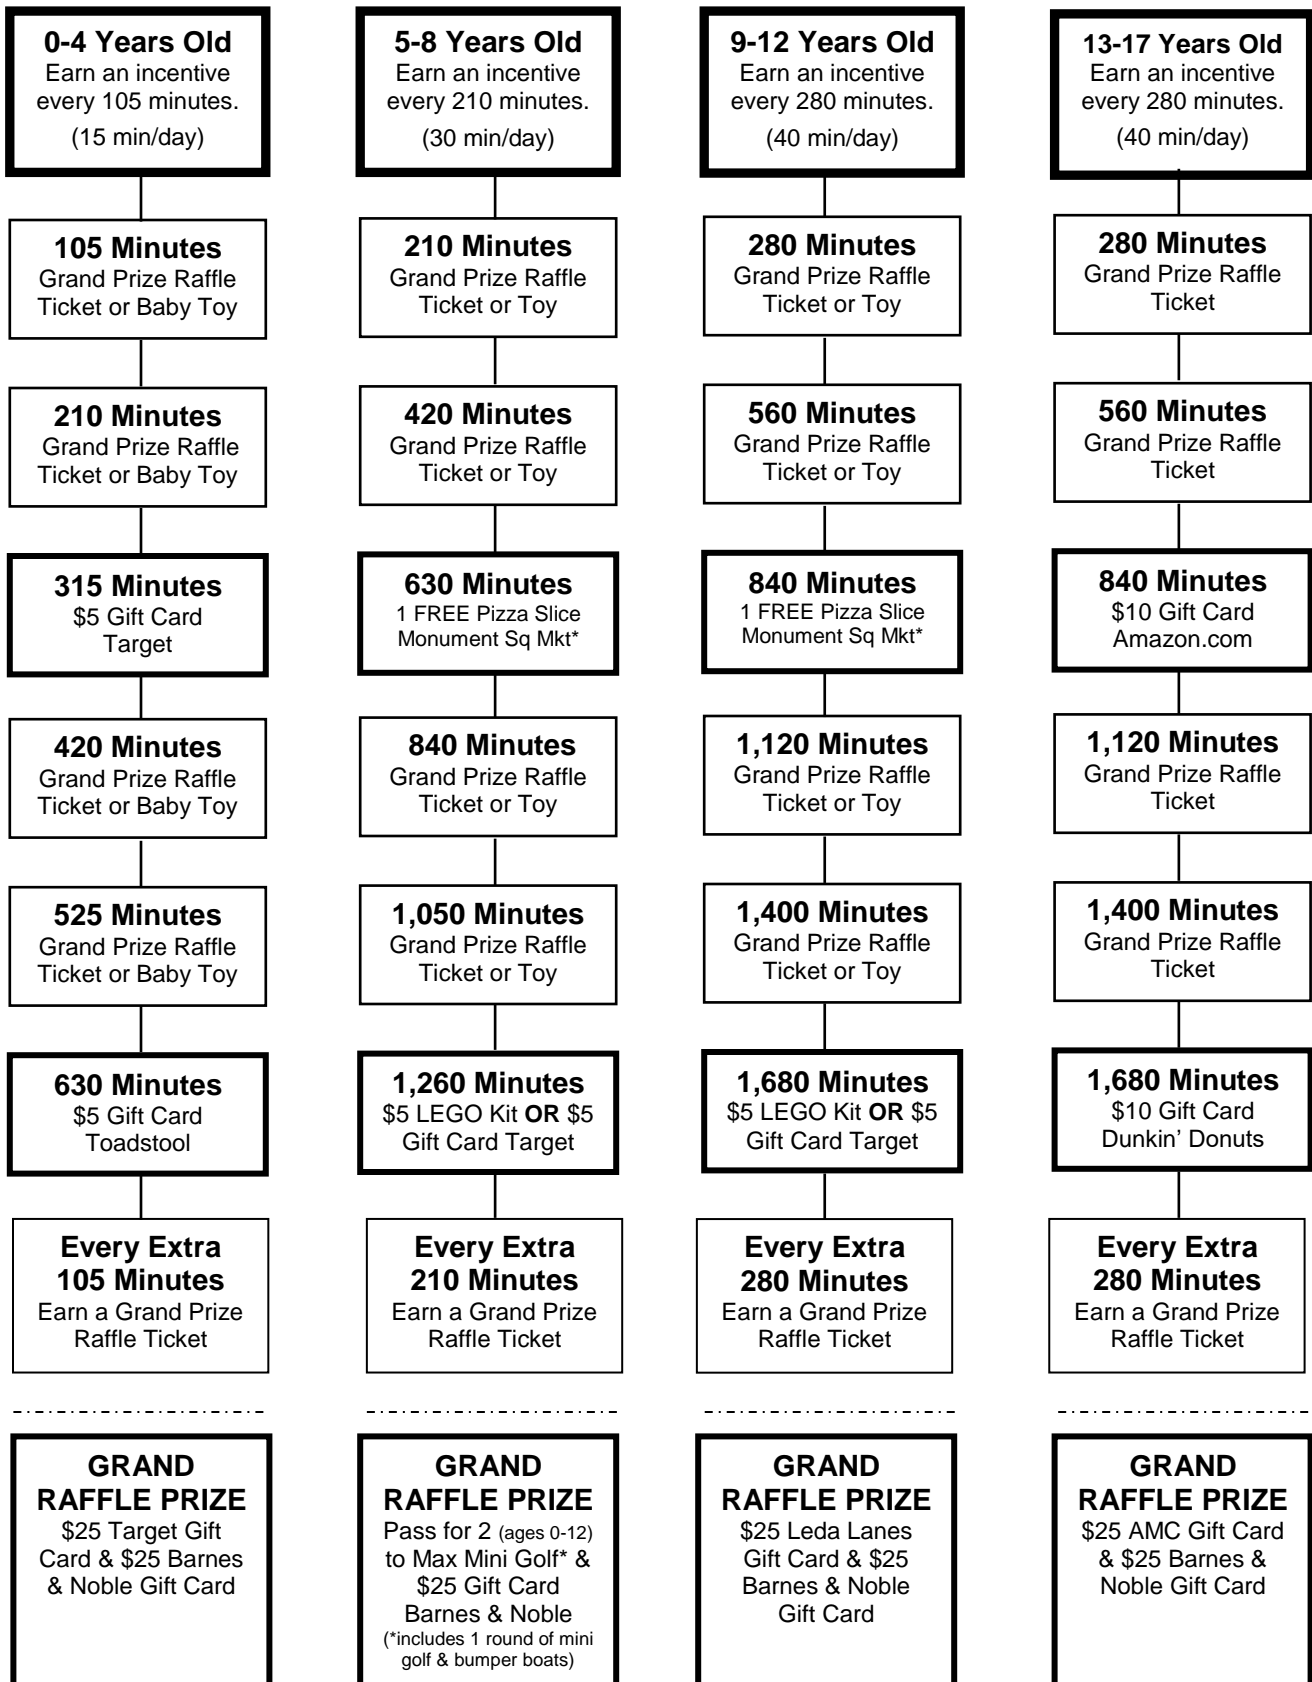

# Summer Reading Runs June 21, 2019 – August 9, 2019

## SRP Prize Tree 2019

\*For participants with allergy or dietary restrictions a \$5 Target gift card will be offered in place of Monument Square Market.